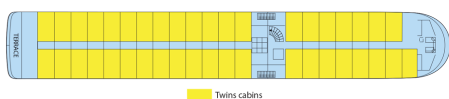

MS Gérard Schmitter

5 anchors - Rhine - 87 cabins

MS Gérard Schmitter

The MS Gérard Schmitter sails on the Rhine.

Interior design

Cabins

- Middle Deck 1 double bed 13 m²
- Upper Deck 2 beds - disabled person 13 m²
- Middle deck 2 adjustable twin beds 12 m²
- Main Deck 1 double bed 13 m²
- Main deck 2 adjustable twin beds 12 m²
- Upper Deck 1 double bed 13 m²
- Upper deck 2 adjustable twin beds 12 m²

Decks and technical details

MAIN DECK 25 cabins

MIDDLE DECK 21 cabins

UPPER DECK 41 cabins

Number of decks : 3
Length : 110
Width : 11.40
Number of cabins : 87
Guest capacity : 174
Year Built : 2012
PRM cabins
Cabins outside
Elevators

SUN DECK

MIDDLE DECK : RESTAURANT - RECEPTION DESK - LOUNGE BAR WITH DANCEFLOOR

UPPER DECK : PIANORAMABAR - TERRACE

SUN DECK : FITNESS - SUN DECK