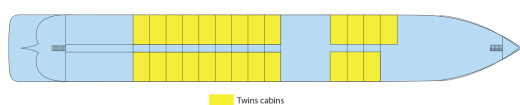

MS Gérard Schmitter

5 anchors - Rhine - 87 cabins

MS Gérard Schmitter

The MS Gérard Schmitter sails on the Rhine.

Interior design

Cabins

- Middle Deck 1 double bed 13 m²
- Upper Deck 2 beds - disabled person 13 m²
- Middle deck 2 adjustable twin beds 12 m²
- Main Deck 1 double bed 13 m²
- Main deck 2 adjustable twin beds 12 m²
- Upper Deck 1 double bed 13 m²
- Upper deck 2 adjustable twin beds 12 m²

Decks and technical details

MAIN DECK 25 cabins

MIDDLE DECK 21 cabins

UPPER DECK 41 cabins

Number of decks : 3
Length : 110
Width : 11.40
Number of cabins : 87
Guest capacity : 174
Year Built : 2012
PRM cabins
Cabins outside
Elevators