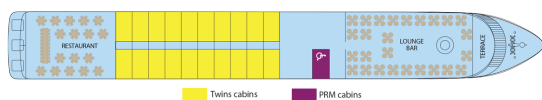

MS Gérard Schmitter

5 anchors - Rhine - 87 cabins

MS Gérard Schmitter

The MS Gérard Schmitter sails on the Rhine.

Interior design

Cabins

- Middle Deck 1 double bed 13 m²
- Upper Deck 2 beds - disabled person 13 m²
- Middle deck 2 adjustable twin beds 12 m²
- Main Deck 1 double bed 13 m²
- Main deck 2 adjustable twin beds 12 m²
- Upper Deck 1 double bed 13 m²
- Upper deck 2 adjustable twin beds 12 m²

Decks and technical details

MAIN DECK 25 cabins

MIDDLE DECK 21 cabins

UPPER DECK 41 cabins

Number of decks : 3
Length : 110
Width : 11.40
Number of cabins : 87
Guest capacity : 174
Year Built : 2012
PRM cabins
Cabins outside
Elevators

SUN DECK

MIDDLE DECK : RESTAURANT - RECEPTION DESK - LOUNGE BAR WITH DANCEFLOOR

UPPER DECK : PIANORAMABAR - TERRACE

SUN DECK : FITNESS - SUN DECK