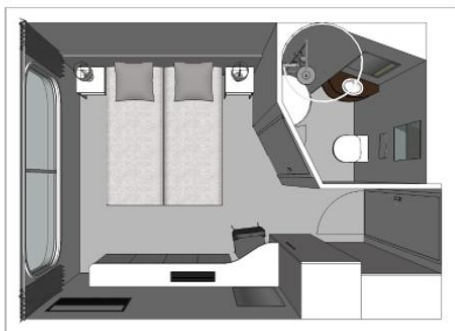

MS Gérard Schmitter

5 anchors - Rhine - 87 cabins

MS Gérard Schmitter

The MS Gérard Schmitter sails on the Rhine.

Interior design

Cabins

- Middle Deck 1 double bed 13 m²
- Upper Deck 2 beds - disabled person 13 m²
- Middle deck 2 adjustable twin beds 12 m²
- Main Deck 1 double bed 13 m²
- Main deck 2 adjustable twin beds 12 m²
- Upper Deck 1 double bed 13 m²
- Upper deck 2 adjustable twin beds 12 m²

Cabins equipments

- TV
- Telephone (for internal calls only)
- Bathroom with shower and toilet
- Towels
- Safe
- Independent air-conditioning
- Electricity 220V
- Wi-Fi

Please note that there is no laundry service on board the ship.

Decks and technical details

MAIN DECK 25 cabins

MIDDLE DECK 21 cabins

UPPER DECK 41 cabins

Number of decks : 3
Length : 110
Width : 11.40
Number of cabins : 87
Guest capacity : 174
Year Built : 2012
PRM cabins
Cabins outside
Elevators